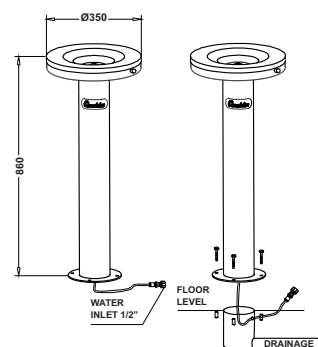

Models

M-2JRO

-Room temperature water jet operated by side push button.

Two heights:

M-2JRO 86

- Standard. Height: 860 mm.

M-2JRO 56

- For children. Height: 560 mm.