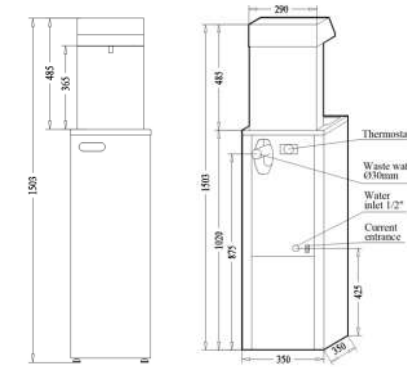

Hands-free drinking fountains

Hygienic and vandal resistant solution for filling bottles.

Superior quality, made entirely from stainless steel, including the internal chassis.

Internal chassis
WARRANTY

The integrated dispensing area offers a robust, elegant and practical solution to fill different type of bottles. With sensor or pedal.

High cooling capacity to fill bottles and eliminate the use of plastic cups. Flat top plate enables bottles to stand properly. Fully integrated faucet in the dispensing area. Hidden water jet for optimal hygienic protection. Large and robust stainless steel pedal/s. Sensor for bottle detection and illumination. Vandal resistant allen screws. For safety reasons the top plate can not be removed. Water outlet quantity is time limited for safety. Easily regulated cold water temperature (thermostat).

Models

A-80P

Sensor: cold water