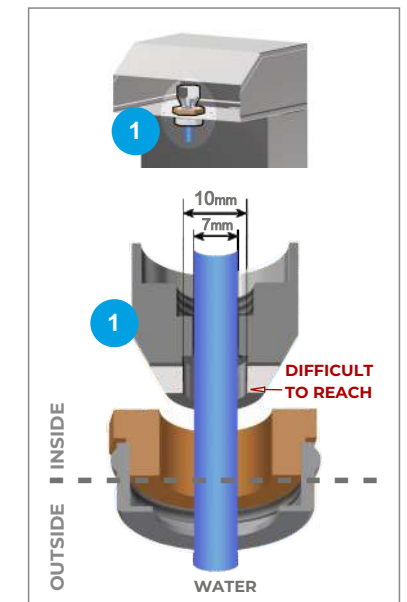

Internal chassis
WARRANTY

The integrated dispensing area offers a robust, elegant and practical solution to fill different type of bottles. With sensor or pedal.

High cooling capacity to fill bottles and eliminate the use of plastic cups. Flat top plate enables bottles to stand properly. Fully integrated faucet in the dispensing area. Hidden water jet for optimal hygienic protection. Large and robust stainless steel pedal/s. Sensor for bottle detection and illumination. Vandal resistant allen screws. For safety reasons the top plate can not be removed. Water outlet quantity is time limited for safety. Easily regulated cold water temperature (thermostat).

Models

A-80P

Sensor: cold water

A-88 20P

Sensor: cold water
Sensor: room temperature water

A-8PE

Pedal: cold water

A-88 2PE

Hygienic faucet design

Faucet hidden inside.
Water jet separated from faucet walls.
Difficult to reach with fingers.
With silver nanoparticles covering.

Technical data

Cooling Power (W)	600
Power consumption (W)	230
Voltage 230V 50Hz single-phase (A) (Consult other options)	1.1
Cooling capacity (Room temp.: 30°C, Input temp.: 27°C, Output temp.: 17°C) (l/h)	50
Water output speed (l/h)	360
Cold water output temperature (Regulated by thermostat) (°C)	4-11
Water tank capacity (l) (Opcional: Stainless steel coil. Direct chill)	7.5
Refrigerant gas (CFC-free)	R-134a
Dimensions (mm). Height x Width x Depth.	1503 x 350 x 350
Net weight (kg)	37