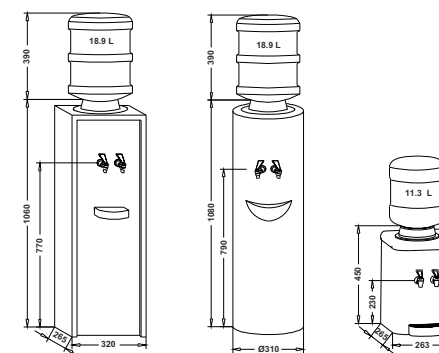

Series 1- 3 - 7

Water coolers with bottles

Superior quality and easy placement.

Made entirely from stainless steel.

Possibility to use different types of bottles.

Canaletas
SOURCE OF LIFE

Only requires electrical connection.