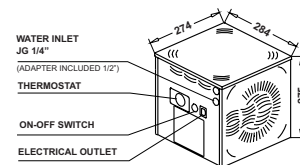

The activated carbon purifying filter improves the quality and taste of water.